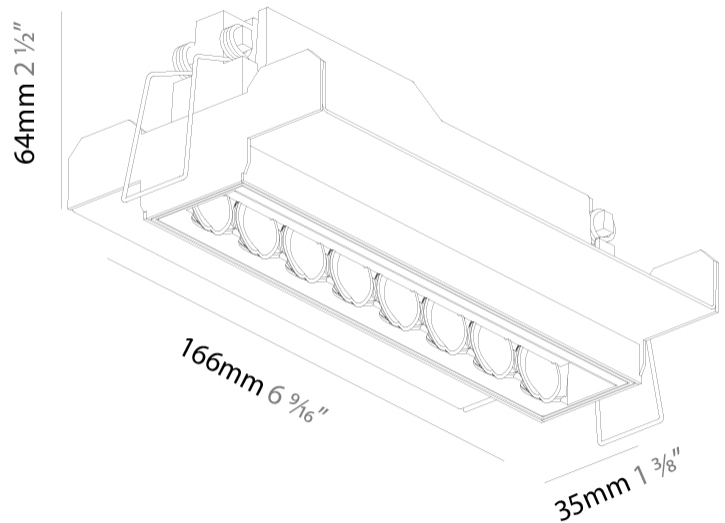

GENERAL

Series: Magiq Hollow Wallwash
 Brand: Prolicht
 Division: Architectural
 Mounting Type: Trimless
 Mounting Location: Ceiling
 Subcategory: Wallwash

PHYSICAL

Shape: Rectangle
 Length (mm): 166
 Length (in): 6 ⁹/₁₆
 Width (mm): 35
 Width (in): 1 ³/₈
 Height (mm): 64
 Height (in): 2 ¹/₂
 Ceiling Thickness (mm): 12.5
 Ceiling Thickness (in): 1/2
 Min. Recessing Depth (mm): 100
 Min. Recessing Depth (in): 3 ¹⁵/₁₆
 Light Distribution: Asymmetric
 Weight (kg): 0.525
 Weight (lbs): 1.16
 Holder Finish: WHI / BLK
 Fixture Material: Aluminum Die Cast
 Cut-out Measurements: 173mm / 6 13/16" x 42mm / 1 5/8"

OPTICAL

Upon Request: Special Beam Angles

RATINGS AND CERTIFICATIONS

Certified By: CSA Certified to UL and CSA Standards
 IP rating: IP20

100mm
3 ¹⁵/₁₆"

12 ¹/₂ mm
1/2"

173mm x 42mm
6 ¹³/₁₆" x 1 ⁵/₈"

MAGIQ HOLLOW WALLWASH TRIMLESS