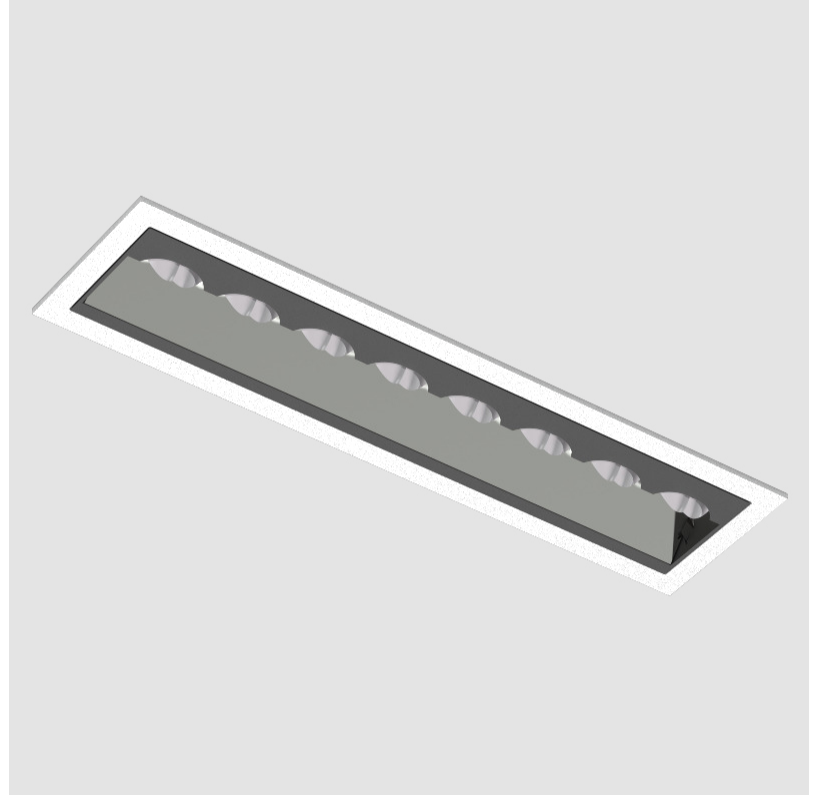

GENERAL

Series: Magiq Hollow Wallwash
Subseries: Magiq Hollow Wallwash
Brand: Prolicht
Division: Architectural
Mounting Type: Recessed
Mounting Location: Ceiling
Subcategory: Wallwash

PHYSICAL

Shape: Rectangle
Length (mm): 177
Length (in): 6 ¹⁵/₁₆
Width (mm): 45
Width (in): 1 ³/₄
Height (mm): 64
Height (in): 2 ¹/₂
Ceiling Thickness (mm): 5 - 30
Ceiling Thickness (in): 1/16 - 1 ³/₁₆
Min. Recessing Depth (mm): 100
Min. Recessing Depth (in): 3 ¹⁵/₁₆
Light Distribution: Downlight
Fixture Finish: SSR / BKV / CWI / CRY / HAB / UFT / ITA / RUA / FTG / MYG / LOD / PUS / FRO / FUP / KIA / POP / BLS / SPG / MEY / GOH / GUM / CHC / COM / ABZ / JAG / OBR / MOS / ROR
Fixture Material: Aluminum Die Cast
Cut-out Measurements: 170mm / 6 11/16" x 38mm / 1 1/2"

ELECTRICAL

Lamp Type: LED (Zhaga Standard)
Input Wattage (W): 19
Total Output Wattage (W): 17.2
Dimming: Tri-Mode (Non-Dimming and Phase Dimming (120Vac only) and 0-10V Dimming)
Driver Included: No
Driver Location: Remote
Driver Type: Constant Current - Universal
Driver Class: Class 2
Input Voltage (V): 120 - 277
Constant Current (MA): 700

LED

Number of LEDs: 8
Color Temperature (°K): 2700 / 3000 / 3500 / 4000
Max. Delivered Lumen (lm): 1270 / 1270 / 1513 / 1544
Nominal Lumen (lm): 1492 / 1492 / 1778 / 1814
CRI: >90 CRI
Lamp Life (hrs): 50000

OPTICAL

RATINGS AND CERTIFICATIONS

Certified By: CSA Certified to UL and CSA Standards
IP rating: IP20

100mm
3 ¹⁵/₁₆"

5 - 30 mm
³/₁₆" - 1 ³/₁₆"

170mm x 38mm
6 ¹¹/₁₆" x 1 ¹/₂"